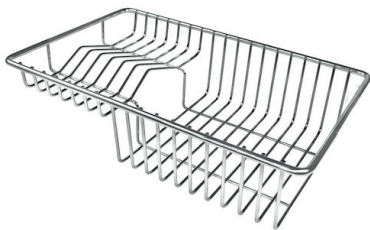

Stainless Steel dishes holder
8100 303
* only in combination with the accessory
8644 102